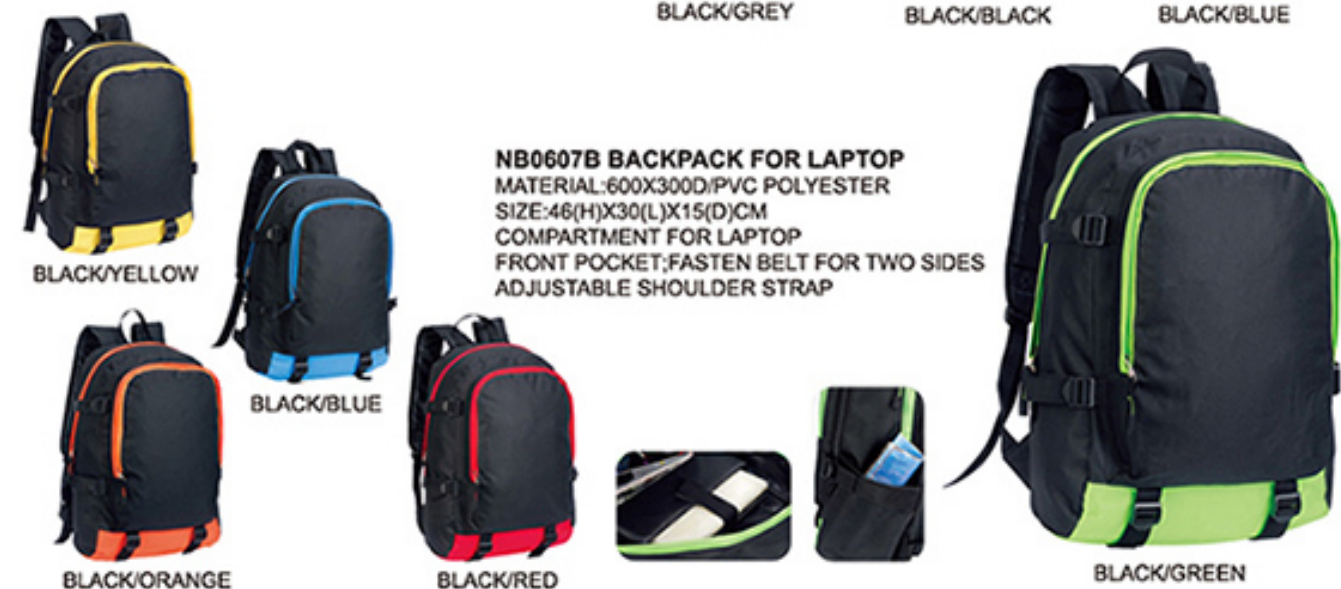

BLACK/GREY

BLACK/BLACK

BLACK/BLUE

NB0607B BACKPACK FOR LAPTOP
MATERIAL:600X300D/PVC POLYESTER
SIZE:46(H)X30(L)X15(D)CM
COMPARTMENT FOR LAPTOP
FRONT POCKET;FASTEN BELT FOR TWO SIDES
ADJUSTABLE SHOULDER STRAP

BLACK/YELLOW

BLACK/BLUE

BLACK/ORANGE

BLACK/RED

BLACK/GREEN