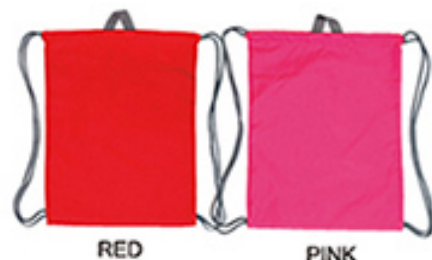

NB0821 SLING BAG
 MATERIAL: 210T POLYESTER
 SIZE: 33(L) X42CM(H)
 TWO EYELETS
 PVC PATCH REINFORCE
 0.38CM DIAMETER PP ROPE

GRAY/GREEN GRAY/ORANGE

NB0884 SLING BAG
 MATERIAL: 210T POLYESTER
 SIZE: 34(L)X41(H)CM
 OPEN FRONT POCKET

GRAY/PINK GRAY/BLUE GRAY/D.GRAY

NB0568 SLING BAG
 MATERIAL: 210T POLYESTER
 SIZE: 32(L)X40(H)CM
 FRONT MESH POCKET FOR BOTTLE

BLACK YELLOW BLUE RED GREEN

BLACK/YELLOW

NB0885 SLING BAG
 MATERIAL: 210T POLYESTER
 SIZE: 34(L)X42(H)CM
 FRONT ZIPPER POCKET
 EARPHONE HOLE

BLACK/RED BLACK/GREEN
 BLACK/BLUE BLACK/ORANGE

BLACK/RED

NB0960 SLING BAG
MATERIAL: 210T POLYESTER
SIZE: 34(L)X41(H)CM

BLACK/GREEN

BLACK/YELLOW

BLACK/ORANGE

BLACK/BLUE

BLUE

NB0961 SLING BAG
MATERIAL: 600D/PU RIPSTOP
POLYESTER
SIZE: 35(L)X45(H)CM

RED

PINK

NAVY

WHITE

ORANGE

GREEN

BLACK/BLUE