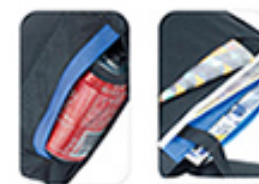

WHITE/RED

WHITE/ORANGE

WHITE/BLUE

WHITE/GREEN

BLACK/BLUE

NB3035 SHOPPING BAG
 MATERIAL: 600X300D/PVC POLYESTER
 SIZE: 36(L) X (38(H) X 10(D) CM
 TWO FRONT OPEN POCKETS
 PP WEBBING HANDLE
 OPEN MAIN POCKET WITHOUT ZIPPER